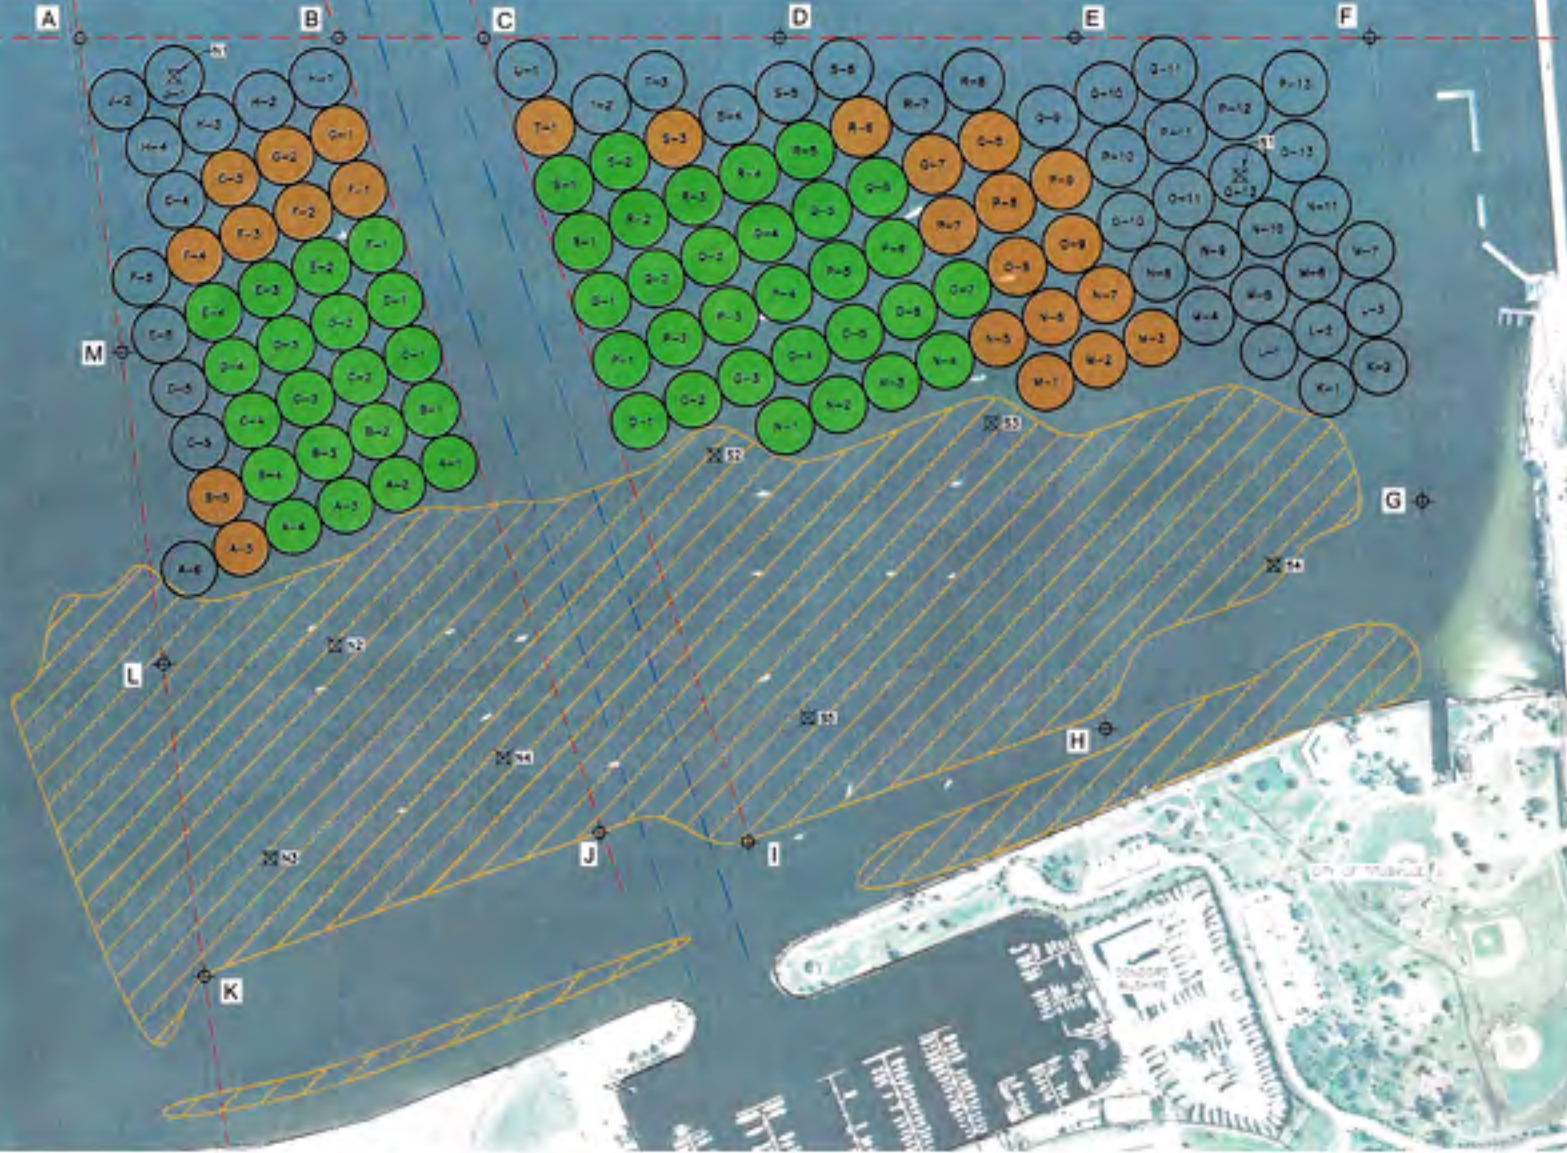

LEGEND

- MOORING STATION (PERMITTED)
- MOORING STATION (ANCHORS ONLY)
- MOORING STATION (FULLY FUNCTIONAL)
- ▨ SEAGRASS (APPROXIMATE)
- ⊗ SEAGRASS BUDY
- ⊕ BOUNDARY MARKER
- CHANNEL
- SETBACK

Titusville Municipal Marina

Empty circles are Mooring Stations that have been permitted
 Orange circles are Mooring Stations that are Anchors Only
 Green Circles are Mooring Stations that are fully functional
 The Orange lined area are Seagrass Beds with boundary markers
 Blue dashes are the channel, Red dashes are the setback