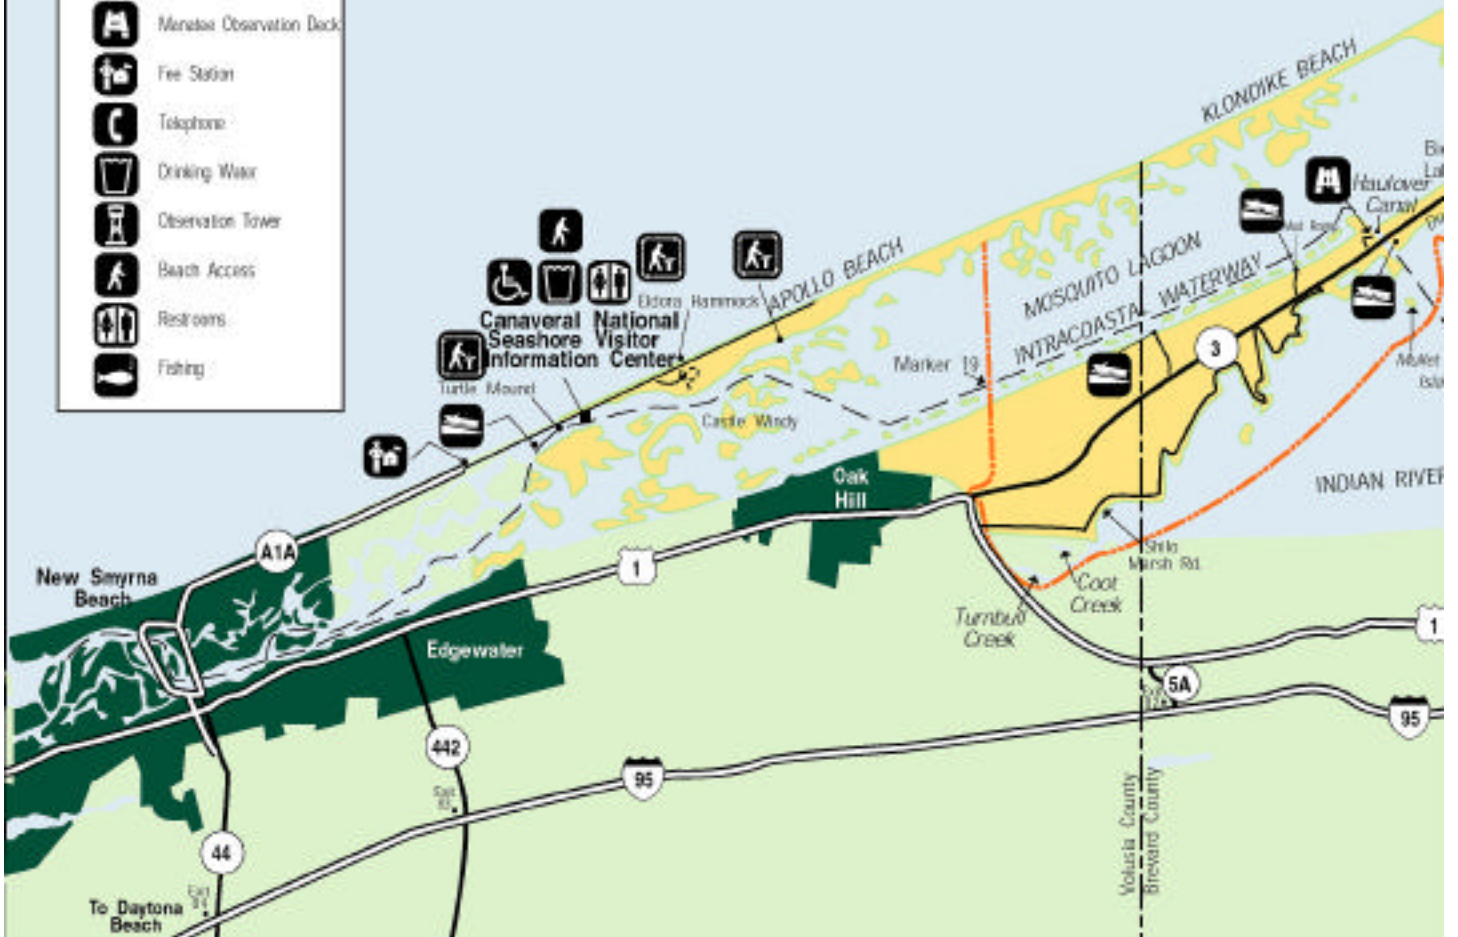

Merritt I

National Wild

Legend

- Refuge Boundary
- Major Highways
- Paved Roads
- Unpaved Roads
- Foot Trails
- Intracoastal Waterway
- Black Point Wildlife Drive
- No Motor Zone
- Open to the Public
- Closed to the Public
- Interpretive Trail
- Wheelchair Accessible
- Boat Launch
- Mammal Observation Deck
- Fee Station
- Telephone
- Drinking Water
- Observation Tower
- Beach Access
- Restrooms
- Fishing

Island Life Refuge