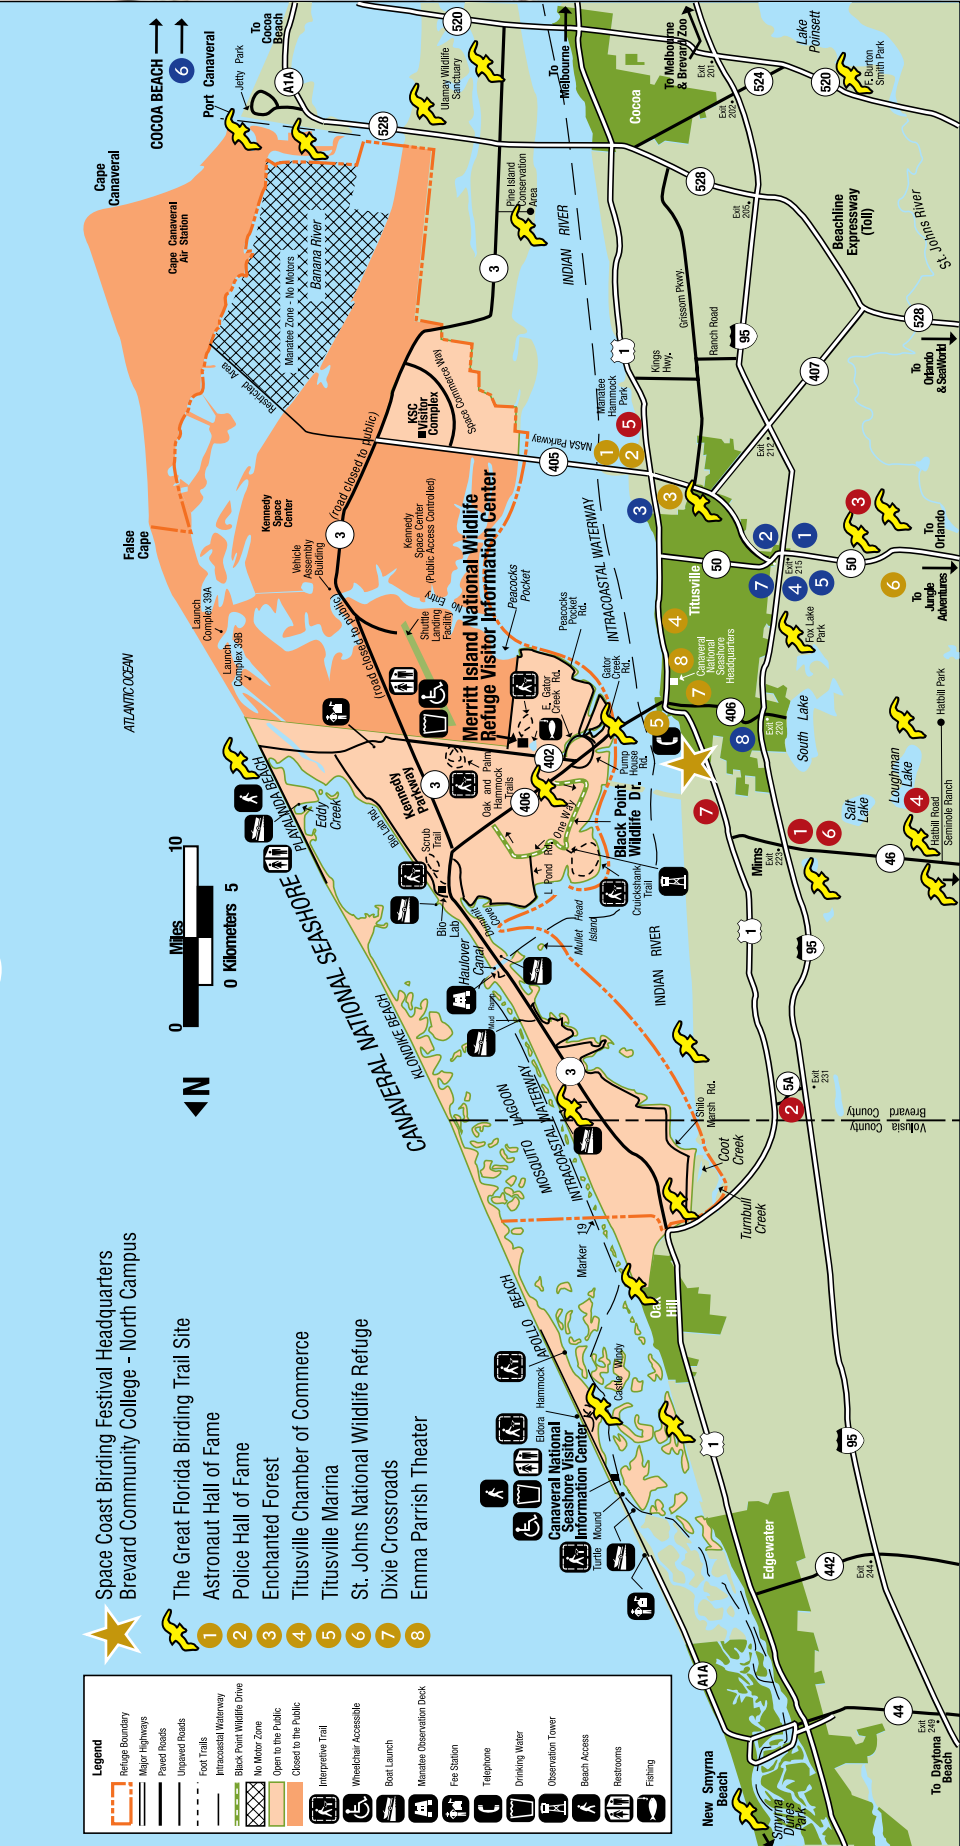

# space coast birding & wildlife area map

- ★ Space Coast Birding Festival Headquarters  
Brevard Community College - North Campus
- 1 The Great Florida Birding Trail Site
- 2 Astronaut Hall of Fame
- 3 Police Hall of Fame
- 4 Enchanted Forest
- 5 Titusville Chamber of Commerce
- 6 Titusville Marina
- 7 St. Johns National Wildlife Refuge
- 8 Dixie Crossroads
- Emma Parrish Theater

## Area Hotels

- 1 **Comfort Inn (Host Hotel)**  
800-715-7110
- 2 **Best Western Space Shuttle Inn**  
321-269-9100
- 3 **Clarion Inn - Kennedy Space Center**  
321-269-2121
- 4 **Fairfield Inn & Suites by Marriott**  
321-385-1818