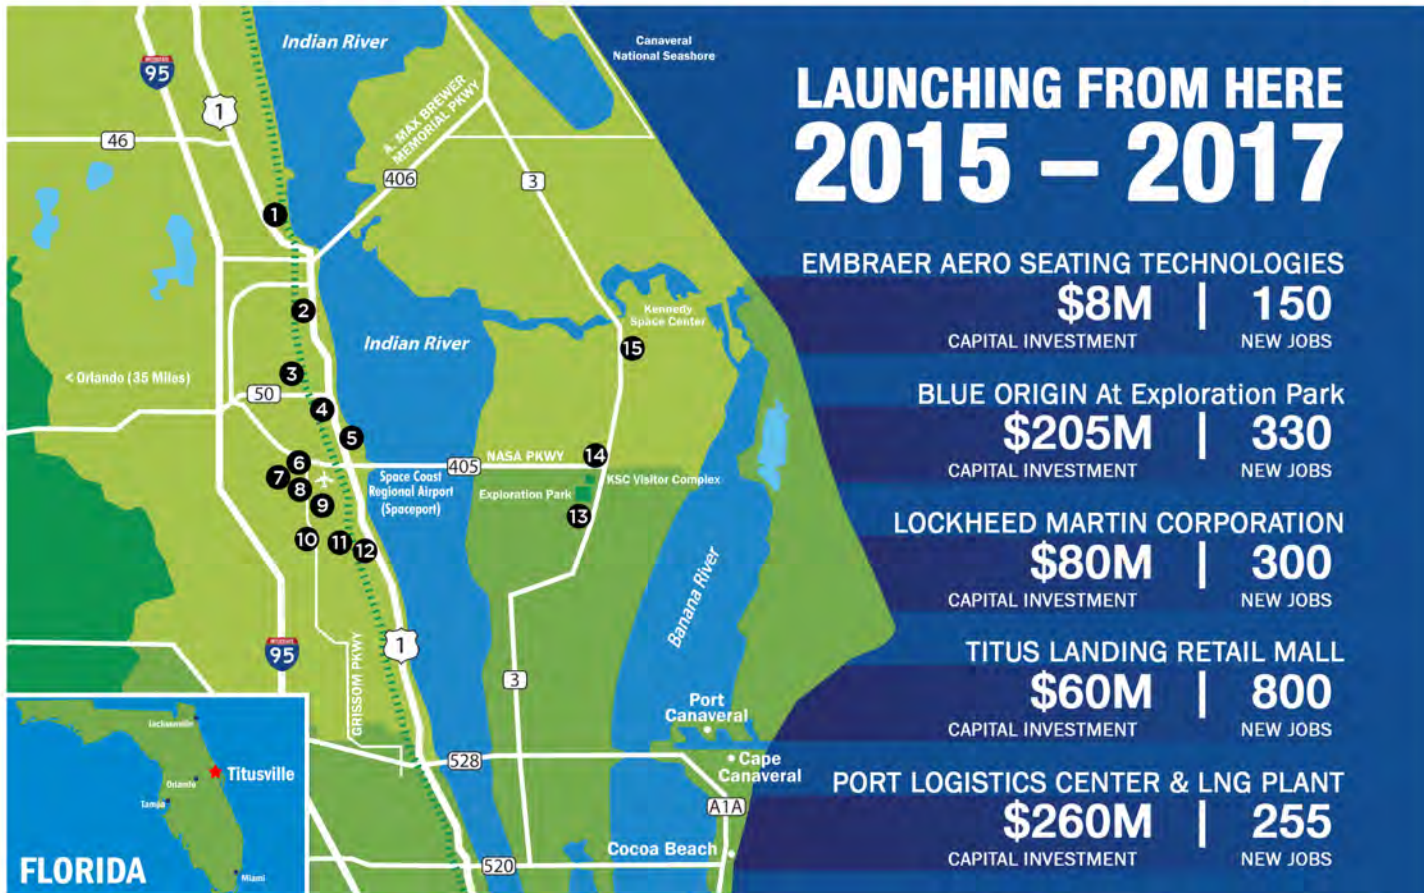

ECONOMIC CULTIVATION PAYS OFF

New City App Available Now

The City of Titusville has recently updated our mobile app which enables citizens to contact city departments directly and track the progress of their requests.

- | | | | | | |
|-------------------------------------|------------------------------------|---------------------------------------|------------------------|-------------------|-------------------|
| 1 Parrish Health Village | 2 Titus Landing | 3 Barn Light Electric | 4 Brix Project Brewery | 5 Falcon Marine | 6 Lockheed Martin |
| 7 Embraer Aero Seating | 8 Paragon Plastics | 9 North American Surveillance Systems | 10 Eckler Industries | 11 Boeing Company | |
| 11 New Fortress Energy LNG Facility | 12 Port Canaveral Logistics Center | 13 Blue Origin | 14 Lockheed Martin | | |